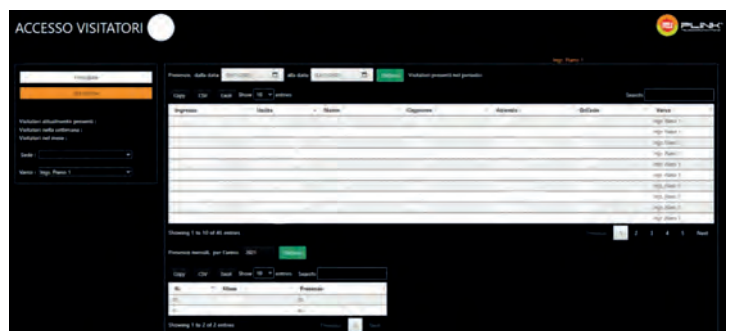

The entrance registration application that allows you to manage attendance in your company with total security.

Registrati

Scannerizza QR code

What is En.Tra?

You can track the access and exit of employees and guests using En.Tra (Entry Tracker), a simple and intuitive web application that runs on Android systems.

With En.Tra you can manage one or more locations, and for each location one or more access gates. This means many devices, but just one server.

With En.Tra, your company can stay ahead of the competition

For companies that wish to maintain control over their internal presence from anywhere, anytime, En.Tra is essential. Thus, paper is not wasted.

En.Tra is indispensable in the event of a fire, earthquake or other emergency situations: it allows you to monitor, by accessing the dashboard from any device, anywhere, who is still inside the building at that moment and who is already safe.

En.Tra is a useful ally in the prevention of infections, since, in addition to verifying the validity of the green passes, it is possible to inform those who have been in the company of any ongoing health situation. This is done by displaying the accesses that occurred in a specific period of time, filtered by company and gate.