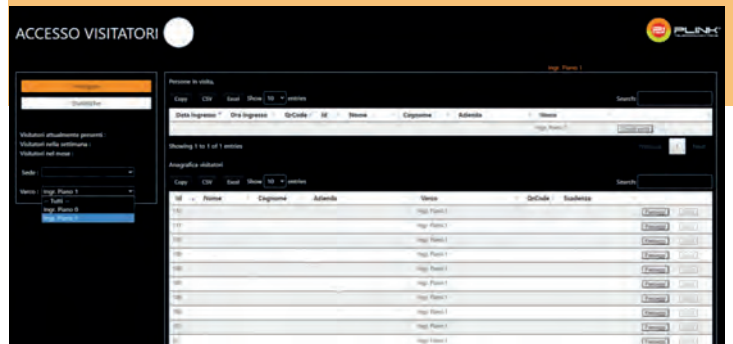

The entrance registration application that allows you to manage attendance in your company with total security.

Registrati

Scannerizza QR code

What is En.Tra?

You can track the access and exit of employees and guests using En.Tra (Entry Tracker), a simple and intuitive web application that runs on Android systems.

With En.Tra you can manage one or more locations, and for each location one or more access gates. This means many devices, but just one server.

With En.Tra, your company can stay ahead of the competition

For companies that wish to maintain control over their internal presence from anywhere, anytime, En.Tra is essential. Thus, paper is not wasted.

En.Tra is indispensable in the event of a fire, earthquake or other emergency situations: it allows you to monitor, by accessing the dashboard from any device, anywhere, who is still inside the building at that moment and who is already safe.

En.Tra is a useful ally in the prevention of infections, since, in addition to verifying the validity of the green passes, it is possible to inform those who have been in the company of any ongoing health situation. This is done by displaying the accesses that occurred in a specific period of time, filtered by company and gate.